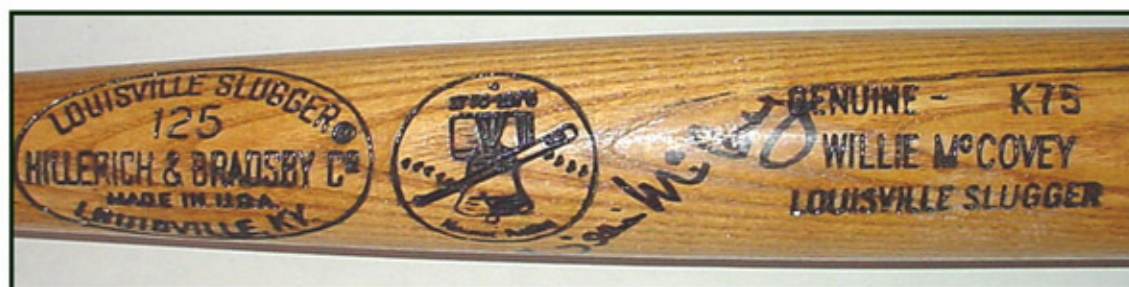

Autographed Willie McCovey Professional Model Bat

PSA/DNA Cert. #B96792

Front Barrel Detail